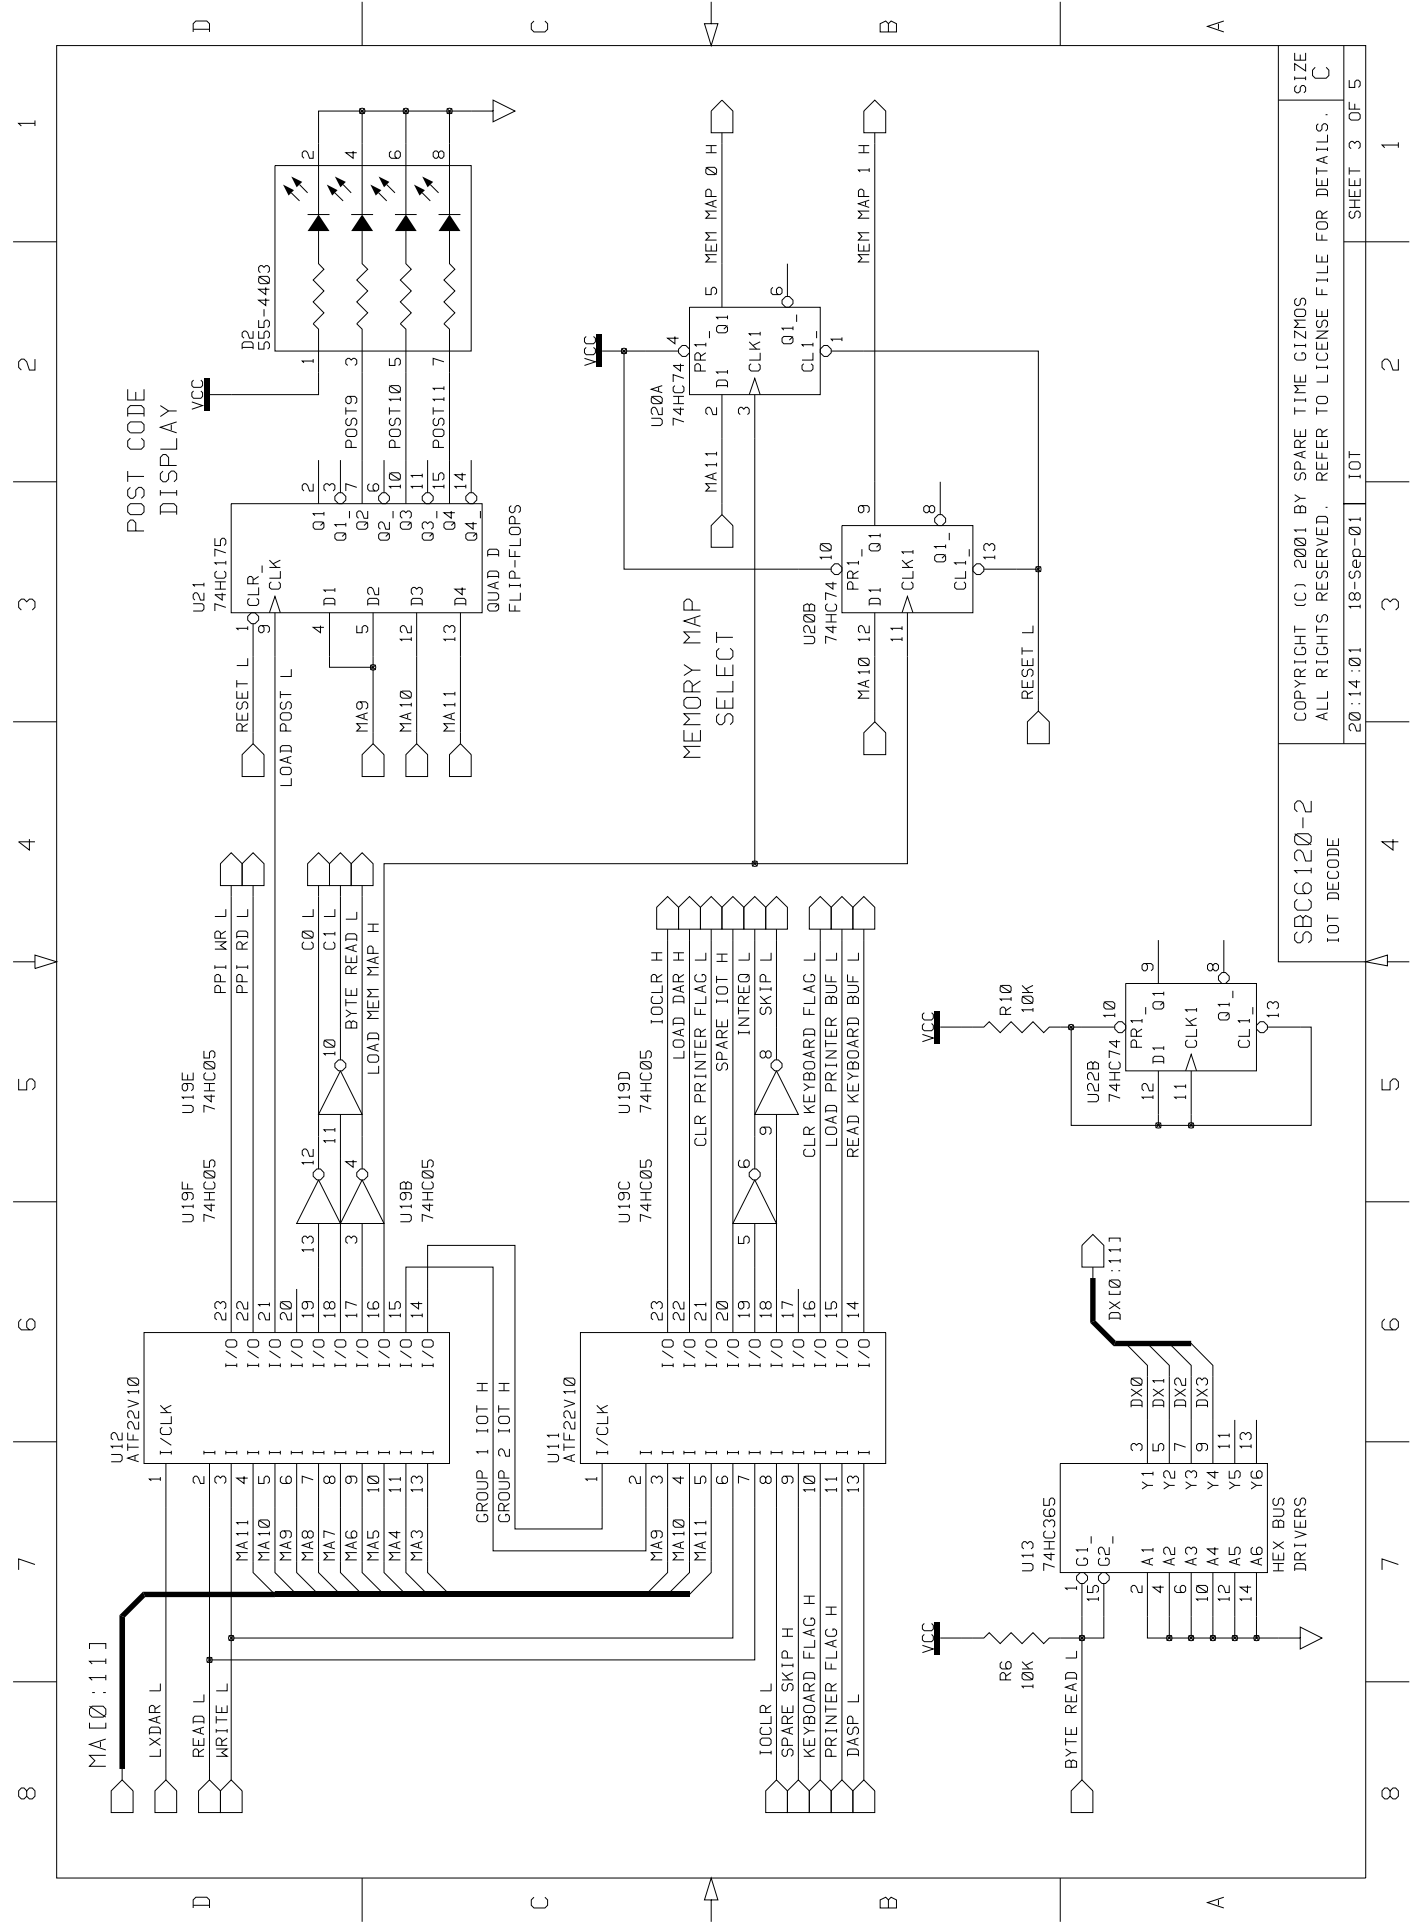

SBC6120-2  
CPU

COPYRIGHT (C) 2001 BY SPARE TIME CIZMOS  
ALL RIGHTS RESERVED. REFER TO LICENSE FILE FOR DETAILS.

20:16:18 18-Sep-01 CPU SHEET 1 OF 5

8 7 6 5 4 3 2 1

SBC6120-2  
MEMORY

20:16:39 18-Sep-01 MEMORY SHEET 2 OF 5

COPYRIGHT (C) 2001 BY SPARE TIME CIZMOS  
ALL RIGHTS RESERVED. REFER TO LICENSE FILE FOR DETAILS. C

SBC6120-2  
IOT DECODE

COPYRIGHT (C) 2001 BY SPARE TIME CIZMOS  
ALL RIGHTS RESERVED. REFER TO LICENSE FILE FOR DETAILS.

SIZE C  
SHEET 3 OF 5

1 2 3 4 5 6 7 8

1 2 3 4 5 6 7 8

8 7 6 5 4 3 2 1

SBC6120-2  
KL8 CONSOLE  
INTERFACE

COPYRIGHT (C) 2001 BY SPARE TIME CIZMOS  
ALL RIGHTS RESERVED. REFER TO LICENSE FILE FOR DETAILS. C

20:14:37 18-Sep-01 CONSOLE SHEET 4 OF 5

8 7 6 5 4 3 2 1