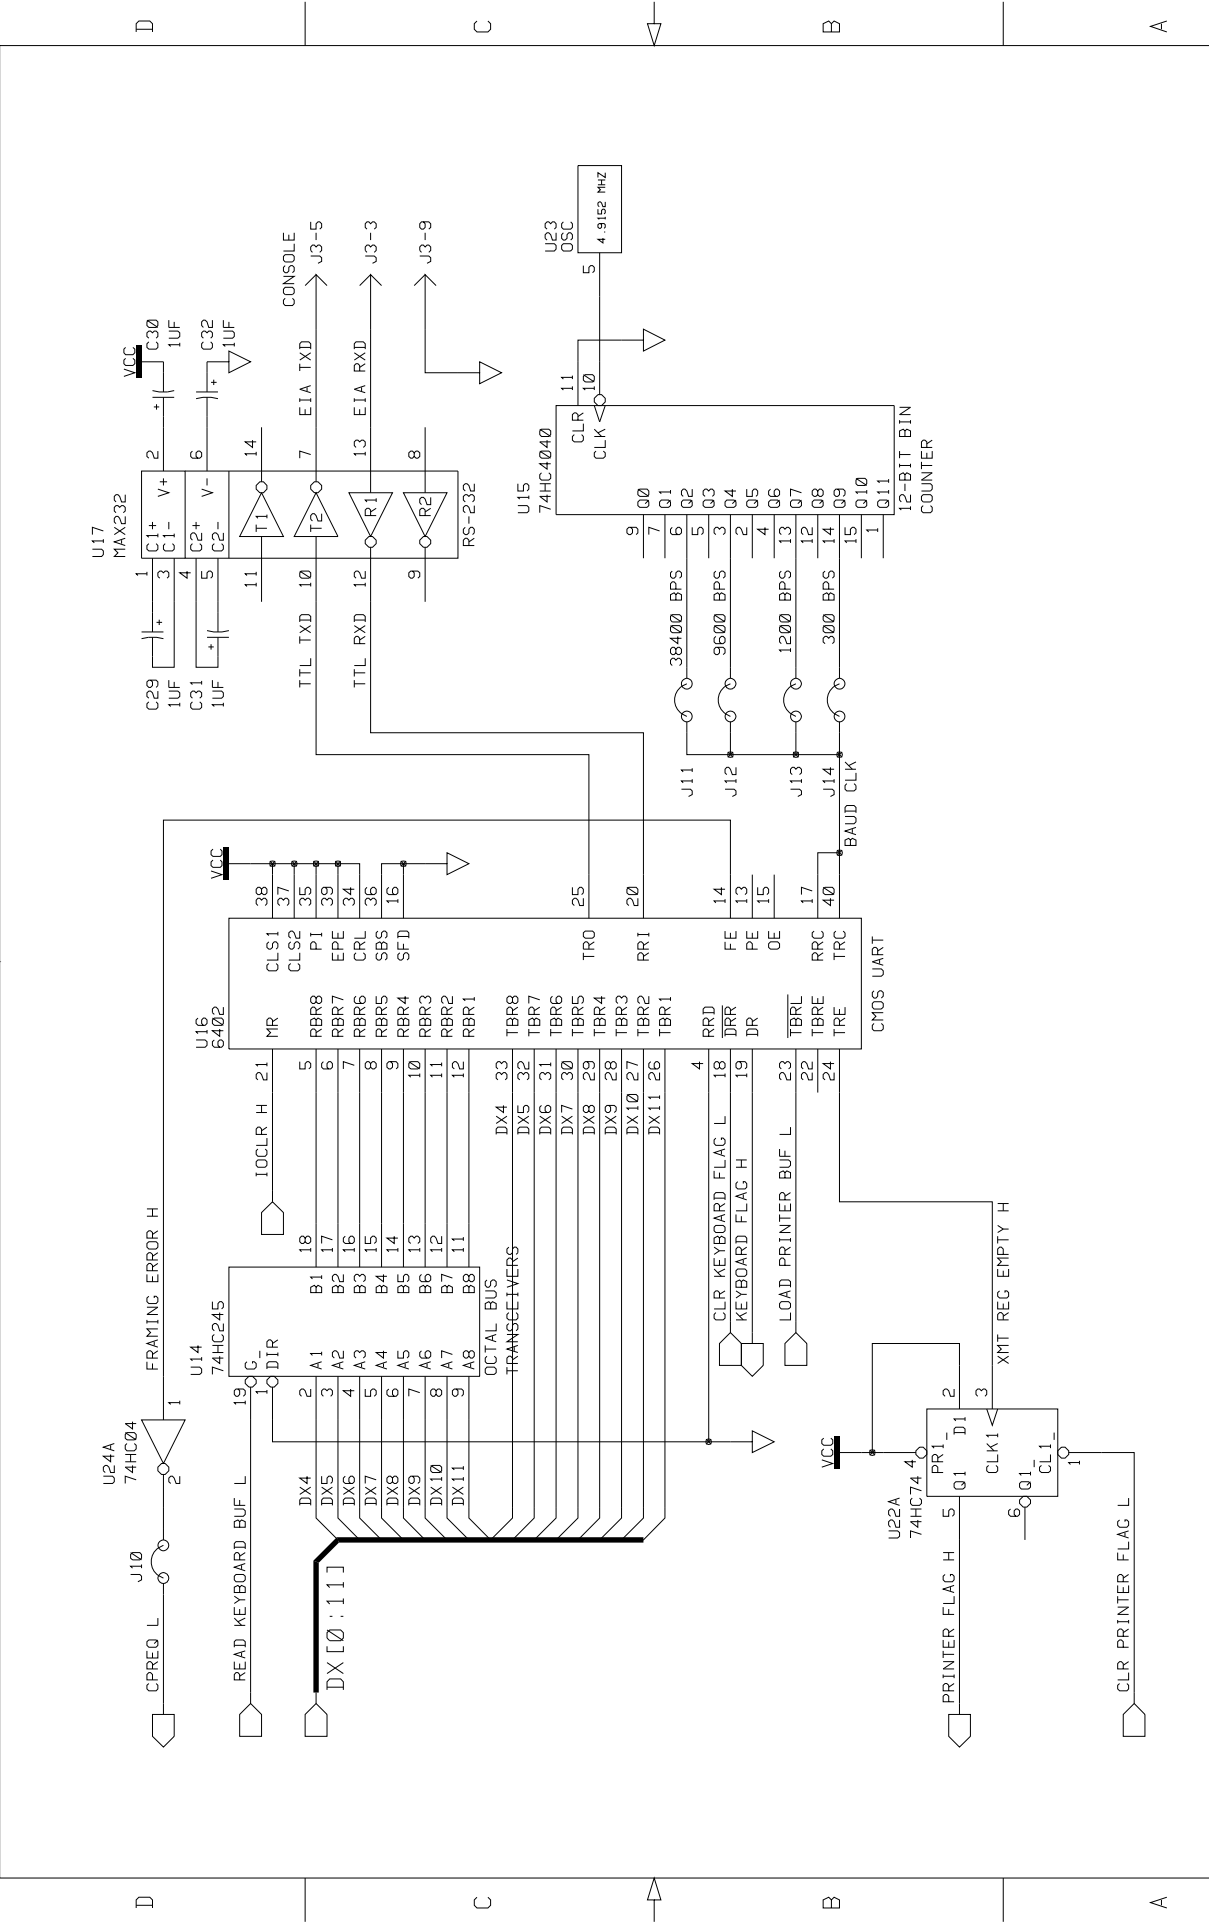

SBC6120-2  
CPU

COPYRIGHT (C) 2001 BY SPARE TIME CIZMOS  
ALL RIGHTS RESERVED. REFER TO LICENSE FILE FOR DETAILS.

20:16:18 18-Sep-01 CPU SHEET 1 OF 5

8 7 6 5 4 3 2 1

SBC6120-2  
MEMORY

20:16:39 18-Sep-01 MEMORY SHEET 2 OF 5

COPYRIGHT (C) 2001 BY SPARE TIME CIZMOS  
ALL RIGHTS RESERVED. REFER TO LICENSE FILE FOR DETAILS. C

SBC6120-2  
IOT DECODE

COPYRIGHT (C) 2001 BY SPARE TIME CIZMOS  
ALL RIGHTS RESERVED. REFER TO LICENSE FILE FOR DETAILS.

SIZE C  
SHEET 3 OF 5

1 2 3 4 5 6 7 8

1 2 3 4 5 6 7 8

8 7 6 5 4 3 2 1

SBC6120-2  
KL8 CONSOLE  
INTERFACE

COPYRIGHT (C) 2001 BY SPARE TIME CIZMOS  
ALL RIGHTS RESERVED. REFER TO LICENSE FILE FOR DETAILS. C

20:14:37 18-Sep-01 CONSOLE SHEET 4 OF 5

8 7 6 5 4 3 2 1