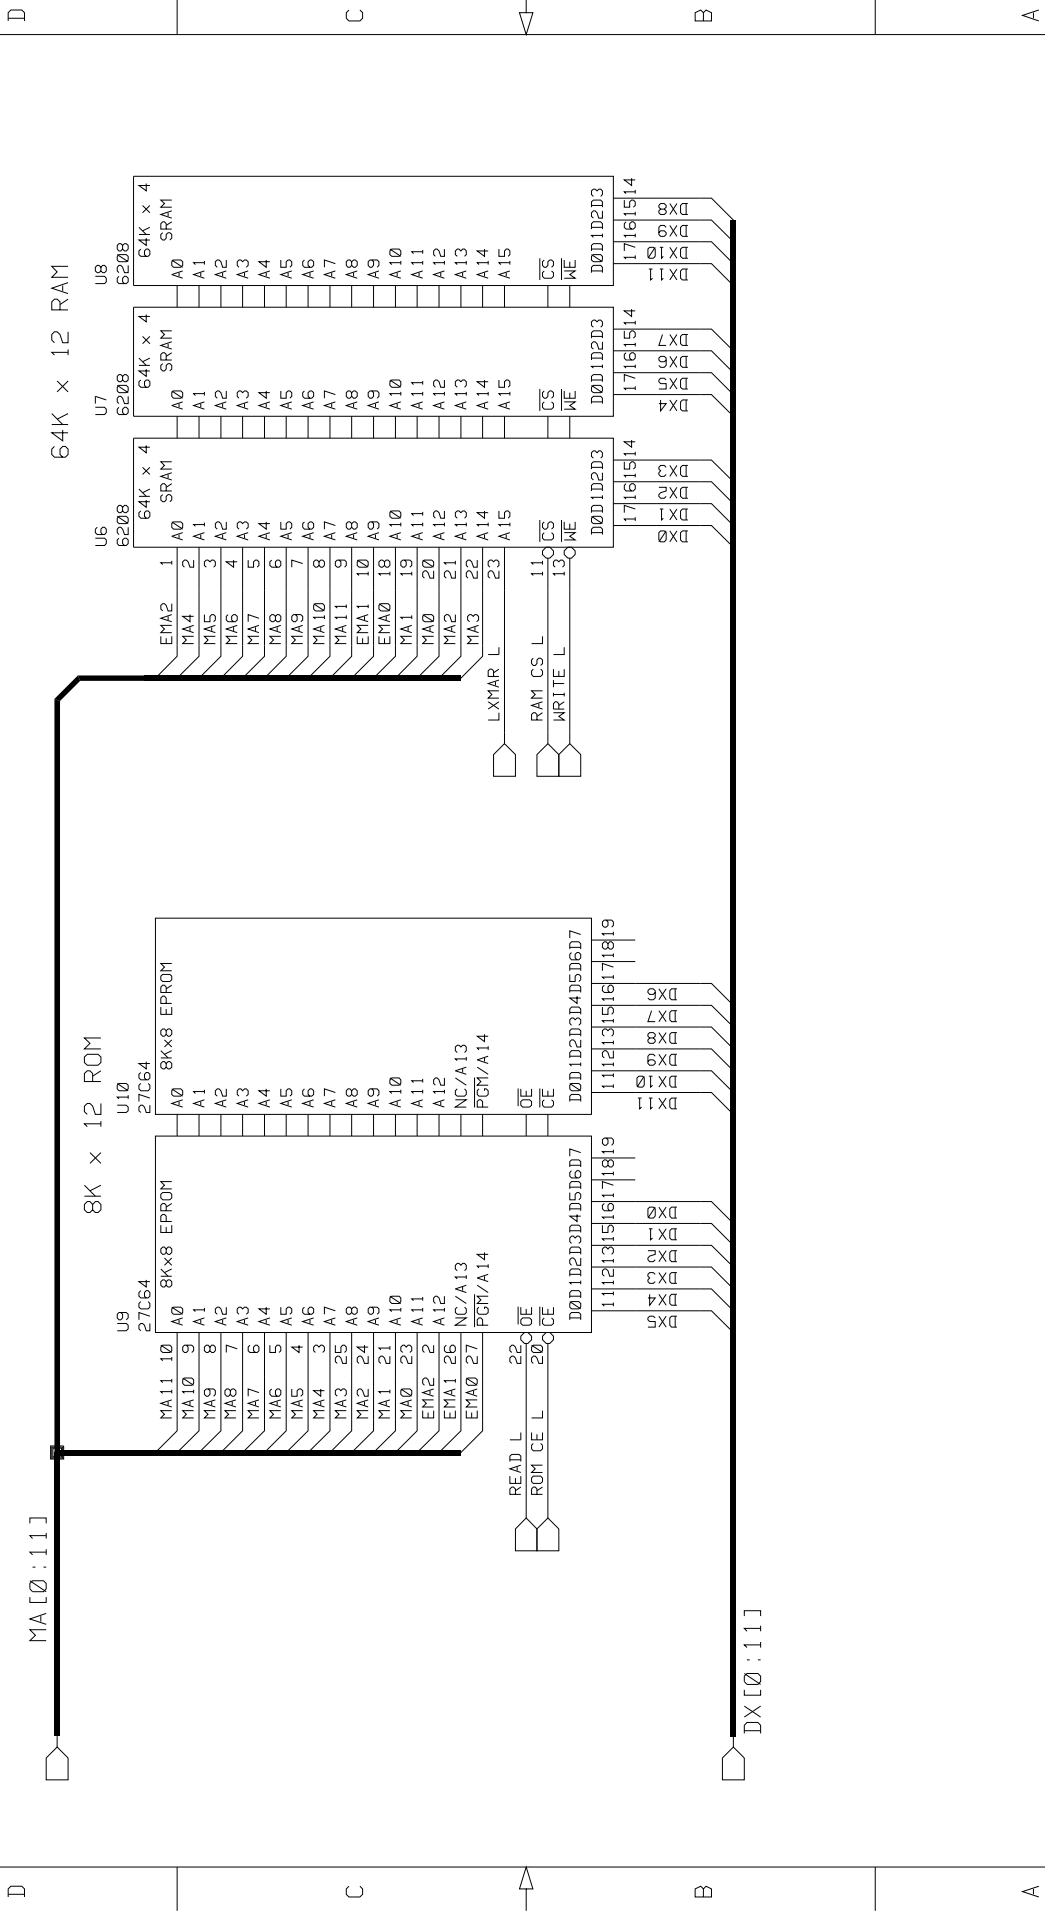

8 7 6 5 4 3 2 1

SBC6120-2
MEMORY

20:16:39 18-Sep-01 MEMORY SHEET 2 OF 5