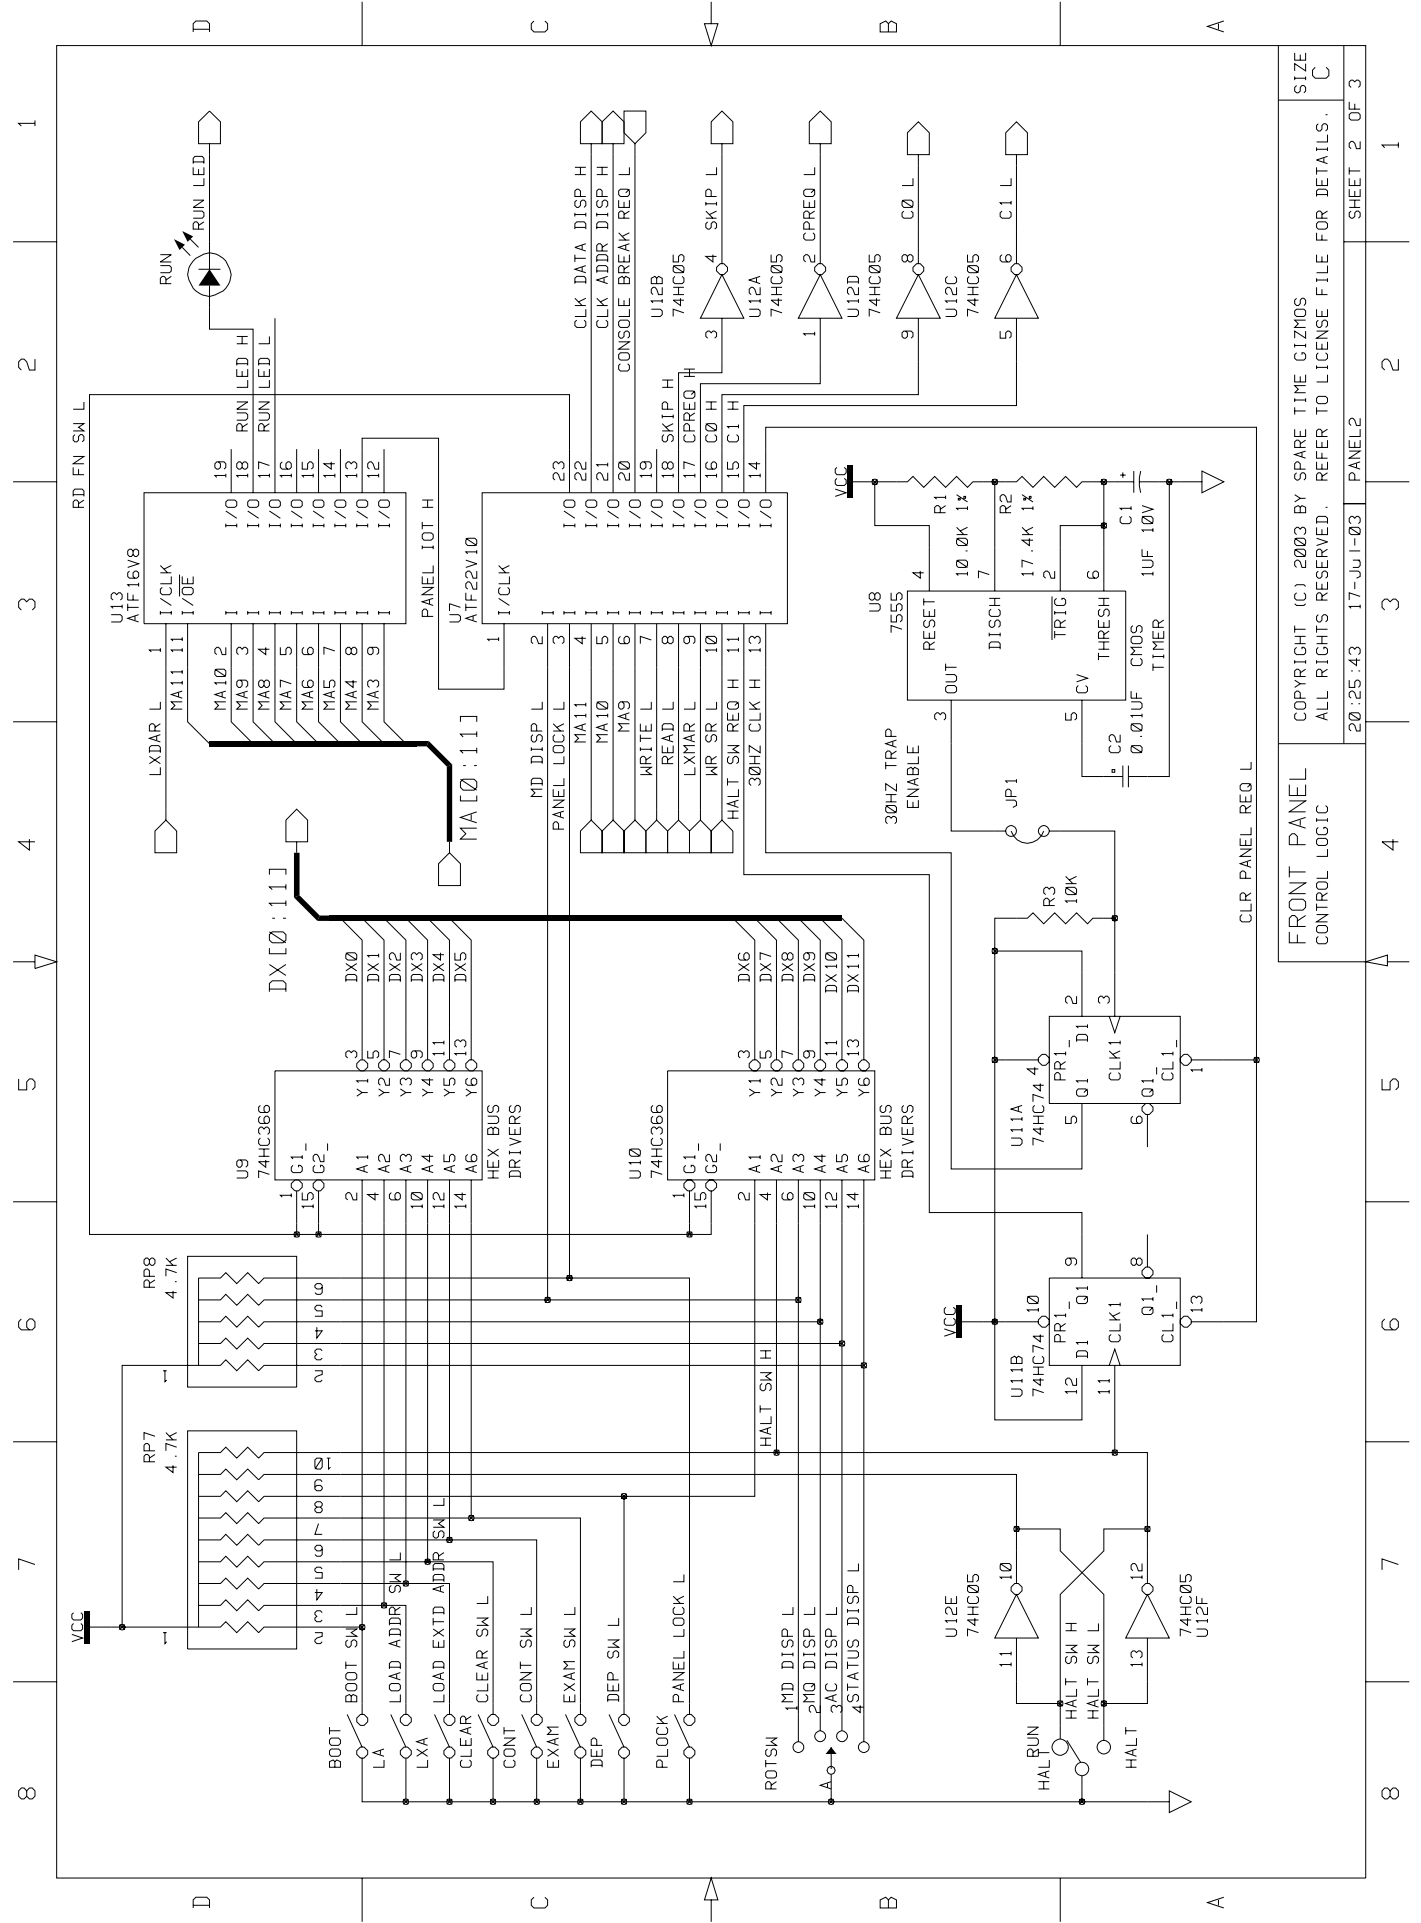

FRONT PANEL ADDRESS/DATA DISPLAY SWITCH REGISTER

COPYRIGHT (C) 2003 BY SPARE TIME CIZMOS
 ALL RIGHTS RESERVED. REFER TO LICENSE FILE FOR DETAILS.

20:26:00 17-Jul-03 PANEL1

SIZE C

SHEET 1 OF 3

RD FN SW L

U13 ATF16V8

U7 ATF22V10

U9 74HC366

U10 74HC366

U11A 74HC74

U11B 74HC74

U12A 74HC05

U12B 74HC05

U8 7555

30HZ TRAP ENABLE

CLR PANEL REQ L

FRONT PANEL CONTROL LOGIC

COPYRIGHT (C) 2003 BY SPARE TIME CIZMOS
ALL RIGHTS RESERVED. REFER TO LICENSE FILE FOR DETAILS.

SIZE C

SHEET 2 OF 3

20:25:43 17-Jul-03 PANEL2

FRONT PANEL
BUS INTERFACE
POWER SUPPLY