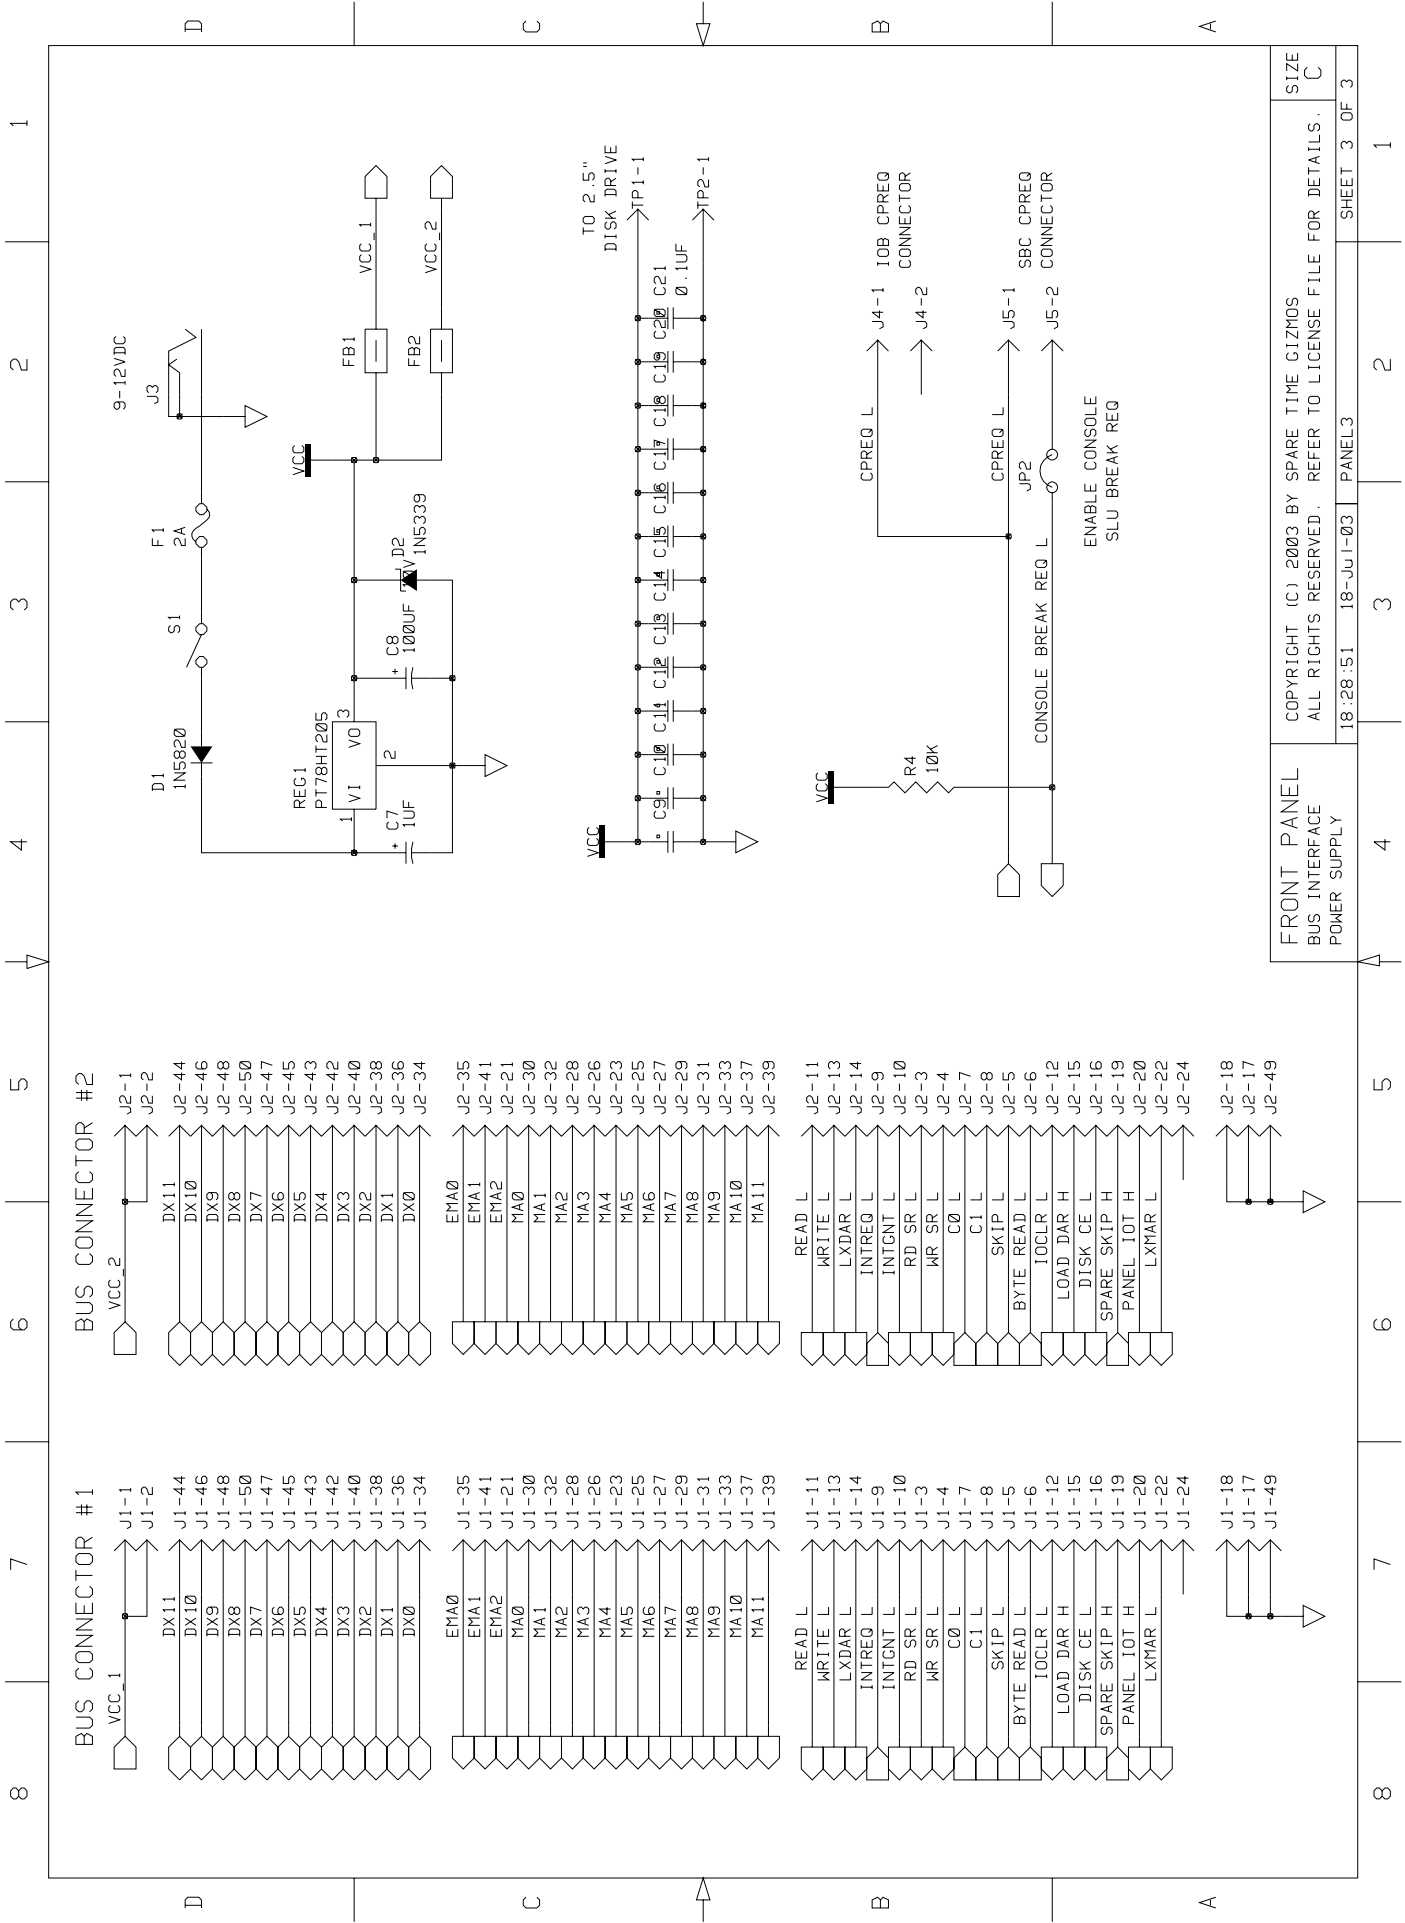

FRONT PANEL ADDRESS/DATA DISPLAY SWITCH REGISTER

COPYRIGHT (C) 2003 BY SPARE TIME CIZMOS
 ALL RIGHTS RESERVED. REFER TO LICENSE FILE FOR DETAILS.

20:26:00 17-Jul-03 PANEL1

SIZE C

SHEET 1 OF 3

RD FN SW L

U13 ATF16V8

U7 ATF22V10

U9 74HC366

U10 74HC366

U11A 74HC74

U11B 74HC74

U12A 74HC05

U12B 74HC05

U8 7555

30HZ TRAP ENABLE

CLR PANEL REQ L

FRONT PANEL CONTROL LOGIC

COPYRIGHT (C) 2003 BY SPARE TIME CIZMOS
ALL RIGHTS RESERVED. REFER TO LICENSE FILE FOR DETAILS.

SIZE C

SHEET 2 OF 3

20:25:43 17-Jul-03 PANEL2

FRONT PANEL
BUS INTERFACE
POWER SUPPLY