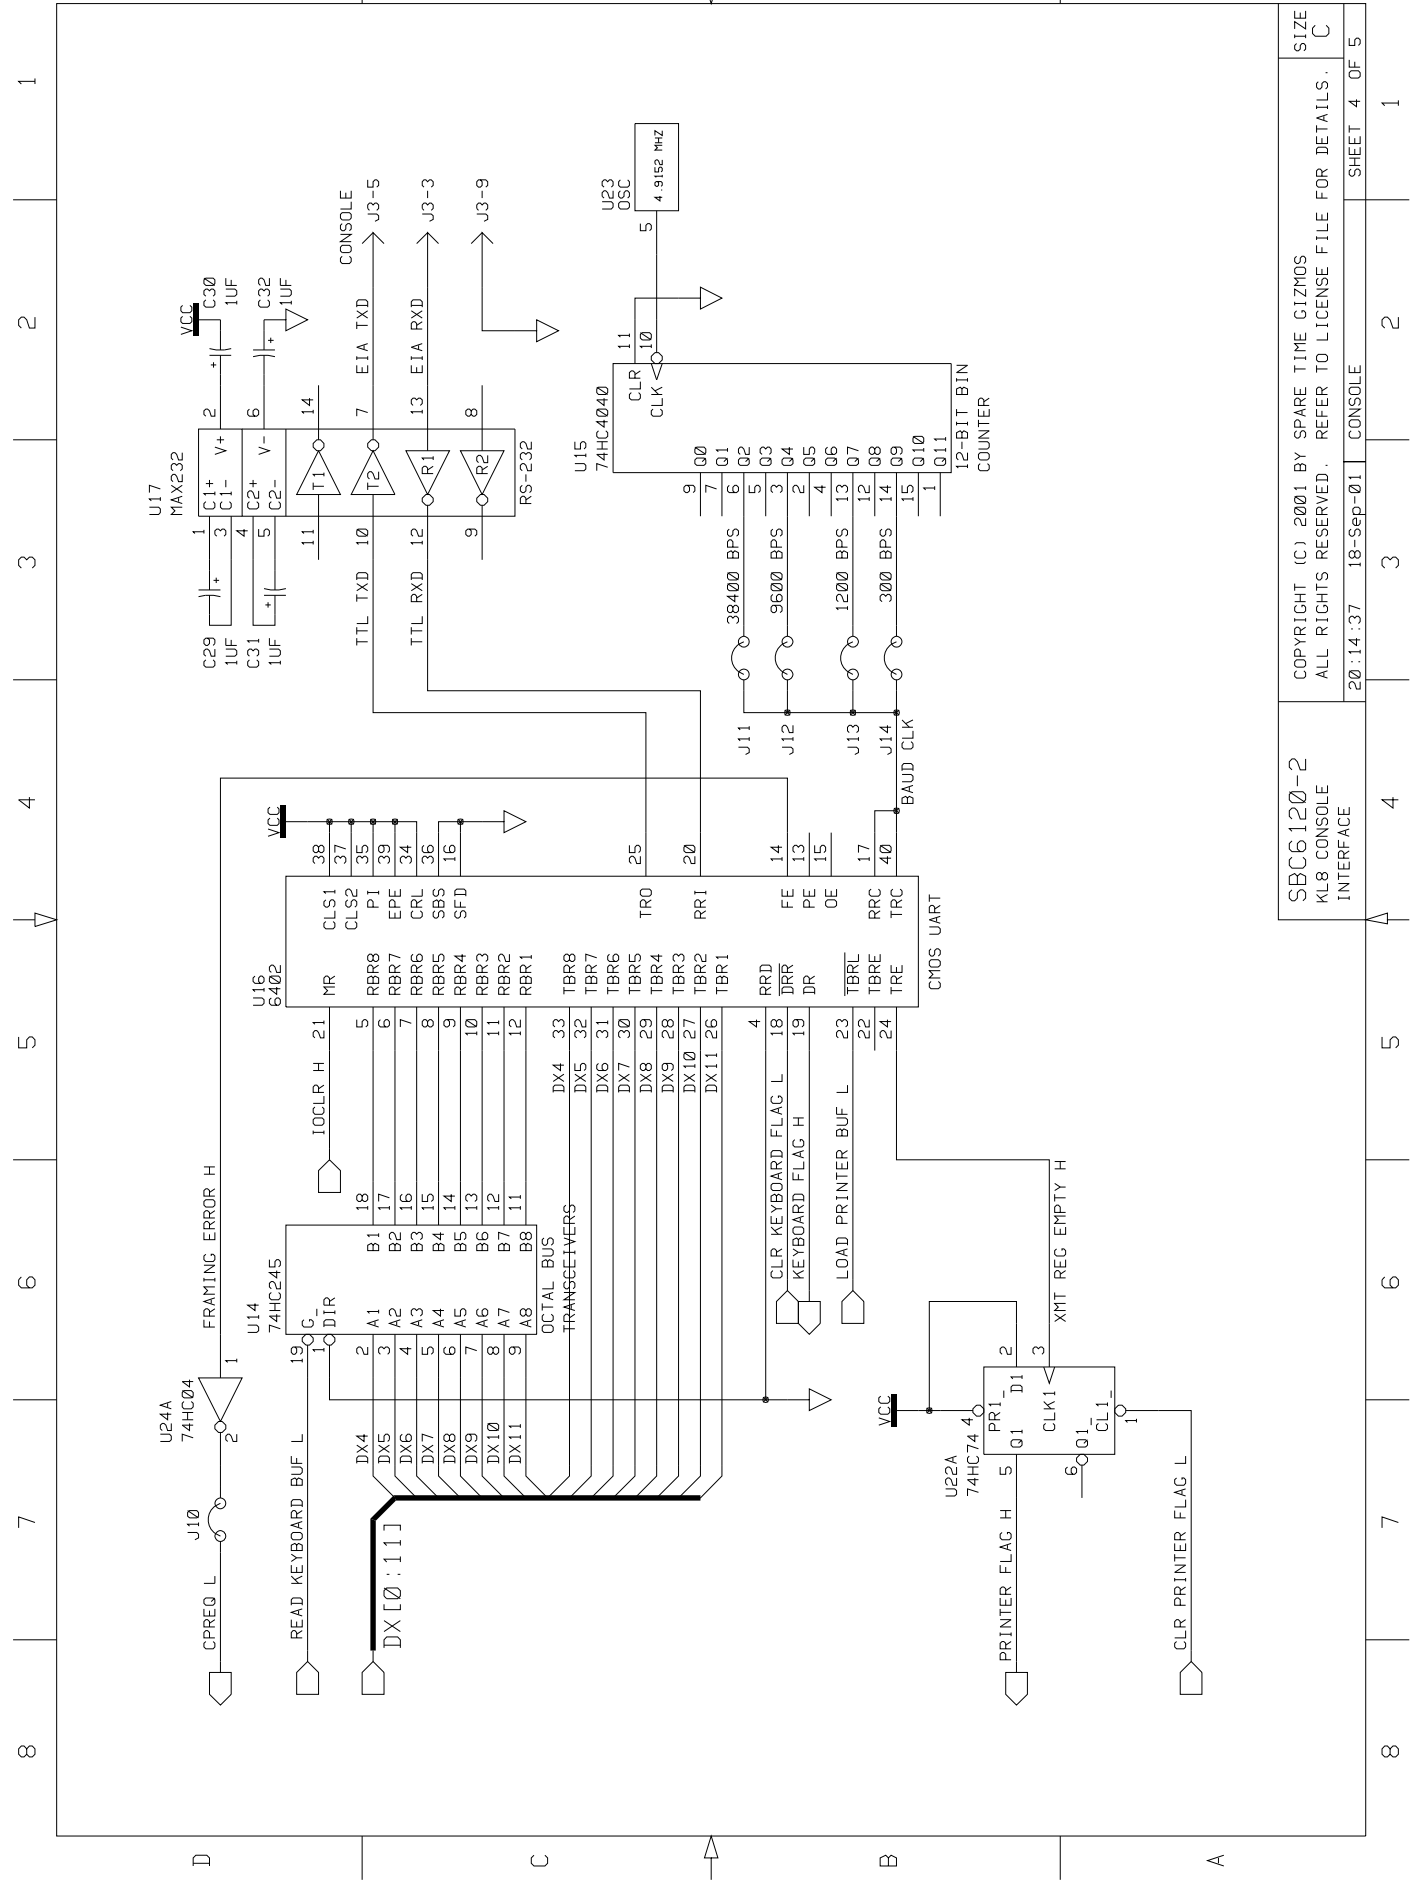

SBC6120-2  
IOT DECODE

COPYRIGHT (C) 2001 BY SPARE TIME CIZMOS  
ALL RIGHTS RESERVED. REFER TO LICENSE FILE FOR DETAILS.

20:14:01 18-Sep-01 IOT SHEET 3 OF 5

SBC6120-2  
 KL8 CONSOLE  
 INTERFACE

COPYRIGHT (C) 2001 BY SPARE TIME CIZMOS  
 ALL RIGHTS RESERVED. REFER TO LICENSE FILE FOR DETAILS.

20:14:37 18-Sep-01 CONSOLE SHEET 4 OF 5

SIZE  
 C